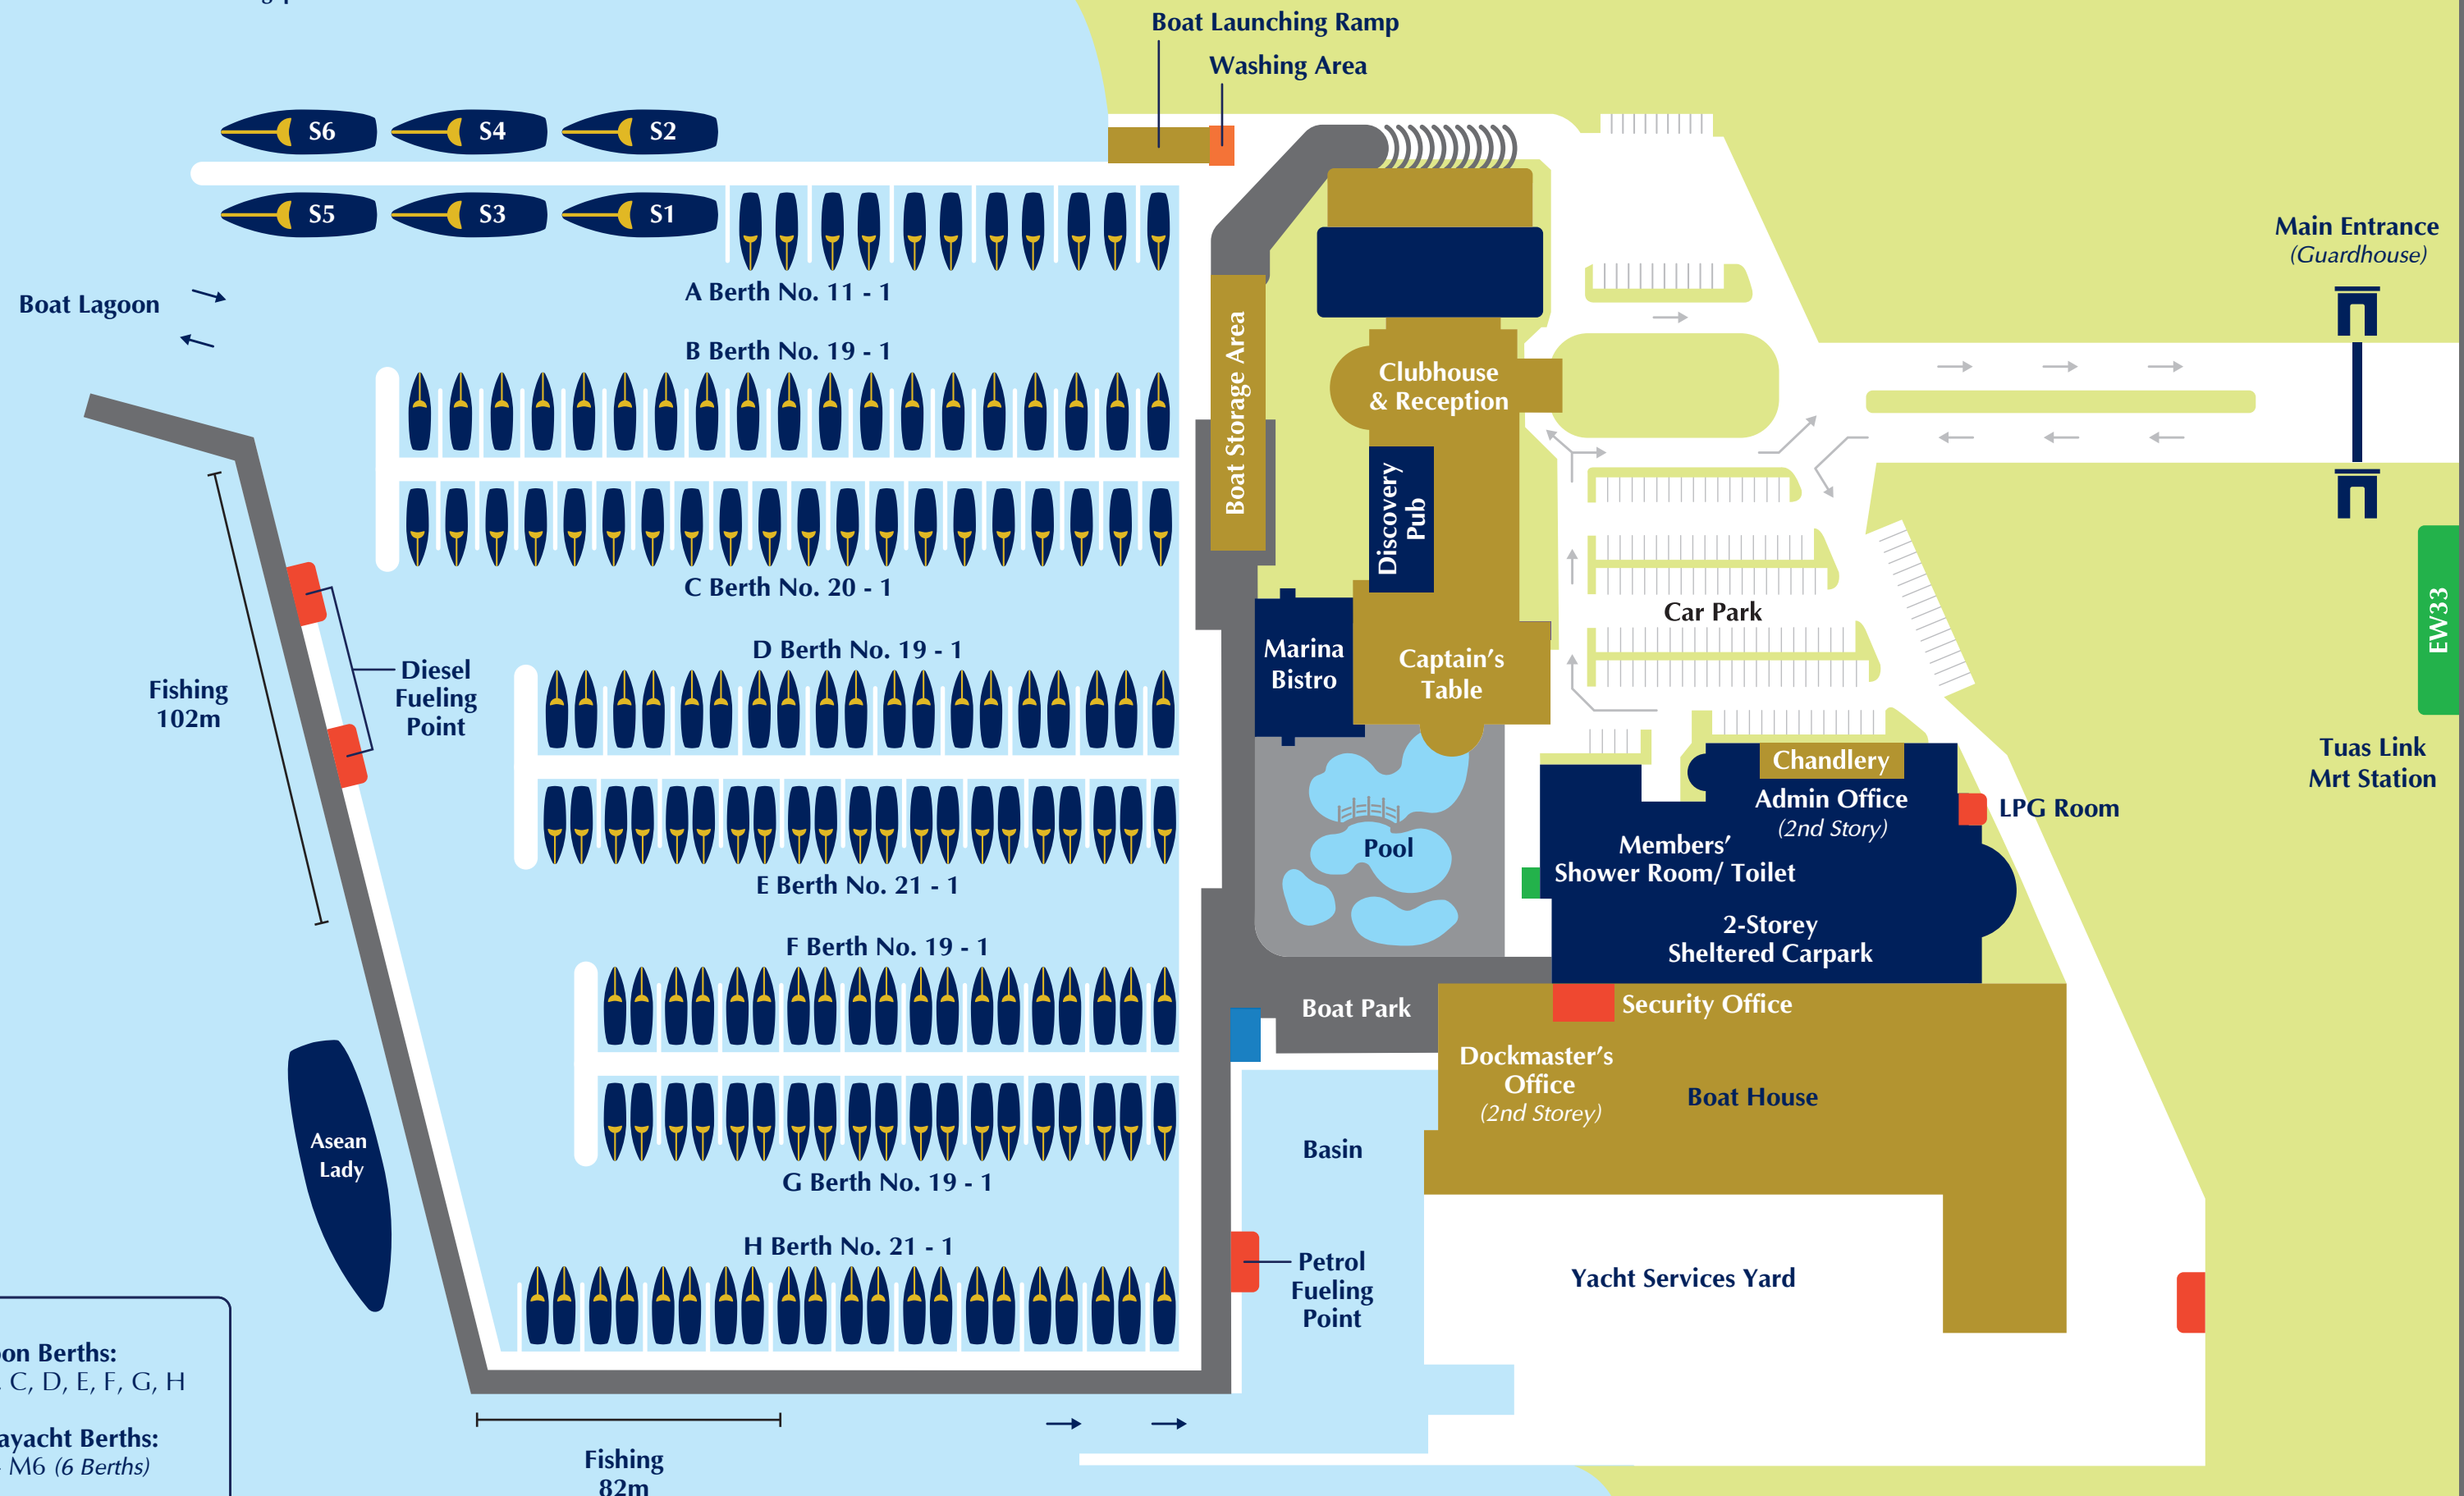

# Overview of Clubhouse & Lagoon

10 Tuas West Drive Singapore 638404

Tuas 2nd Link  
(Immigration & Checkpoint Authority)

Ayer Rajah Expressway  
(Exit 26B)

- Lagoon Berths:**  
A, B, C, D, E, F, G, H
- Megayacht Berths:**  
M1 - M6 (6 Berths)
- Superyacht Berths:**  
S1 - S6 (6 Berths)

10 Tuas West Drive

Tuas West Drive

EW33